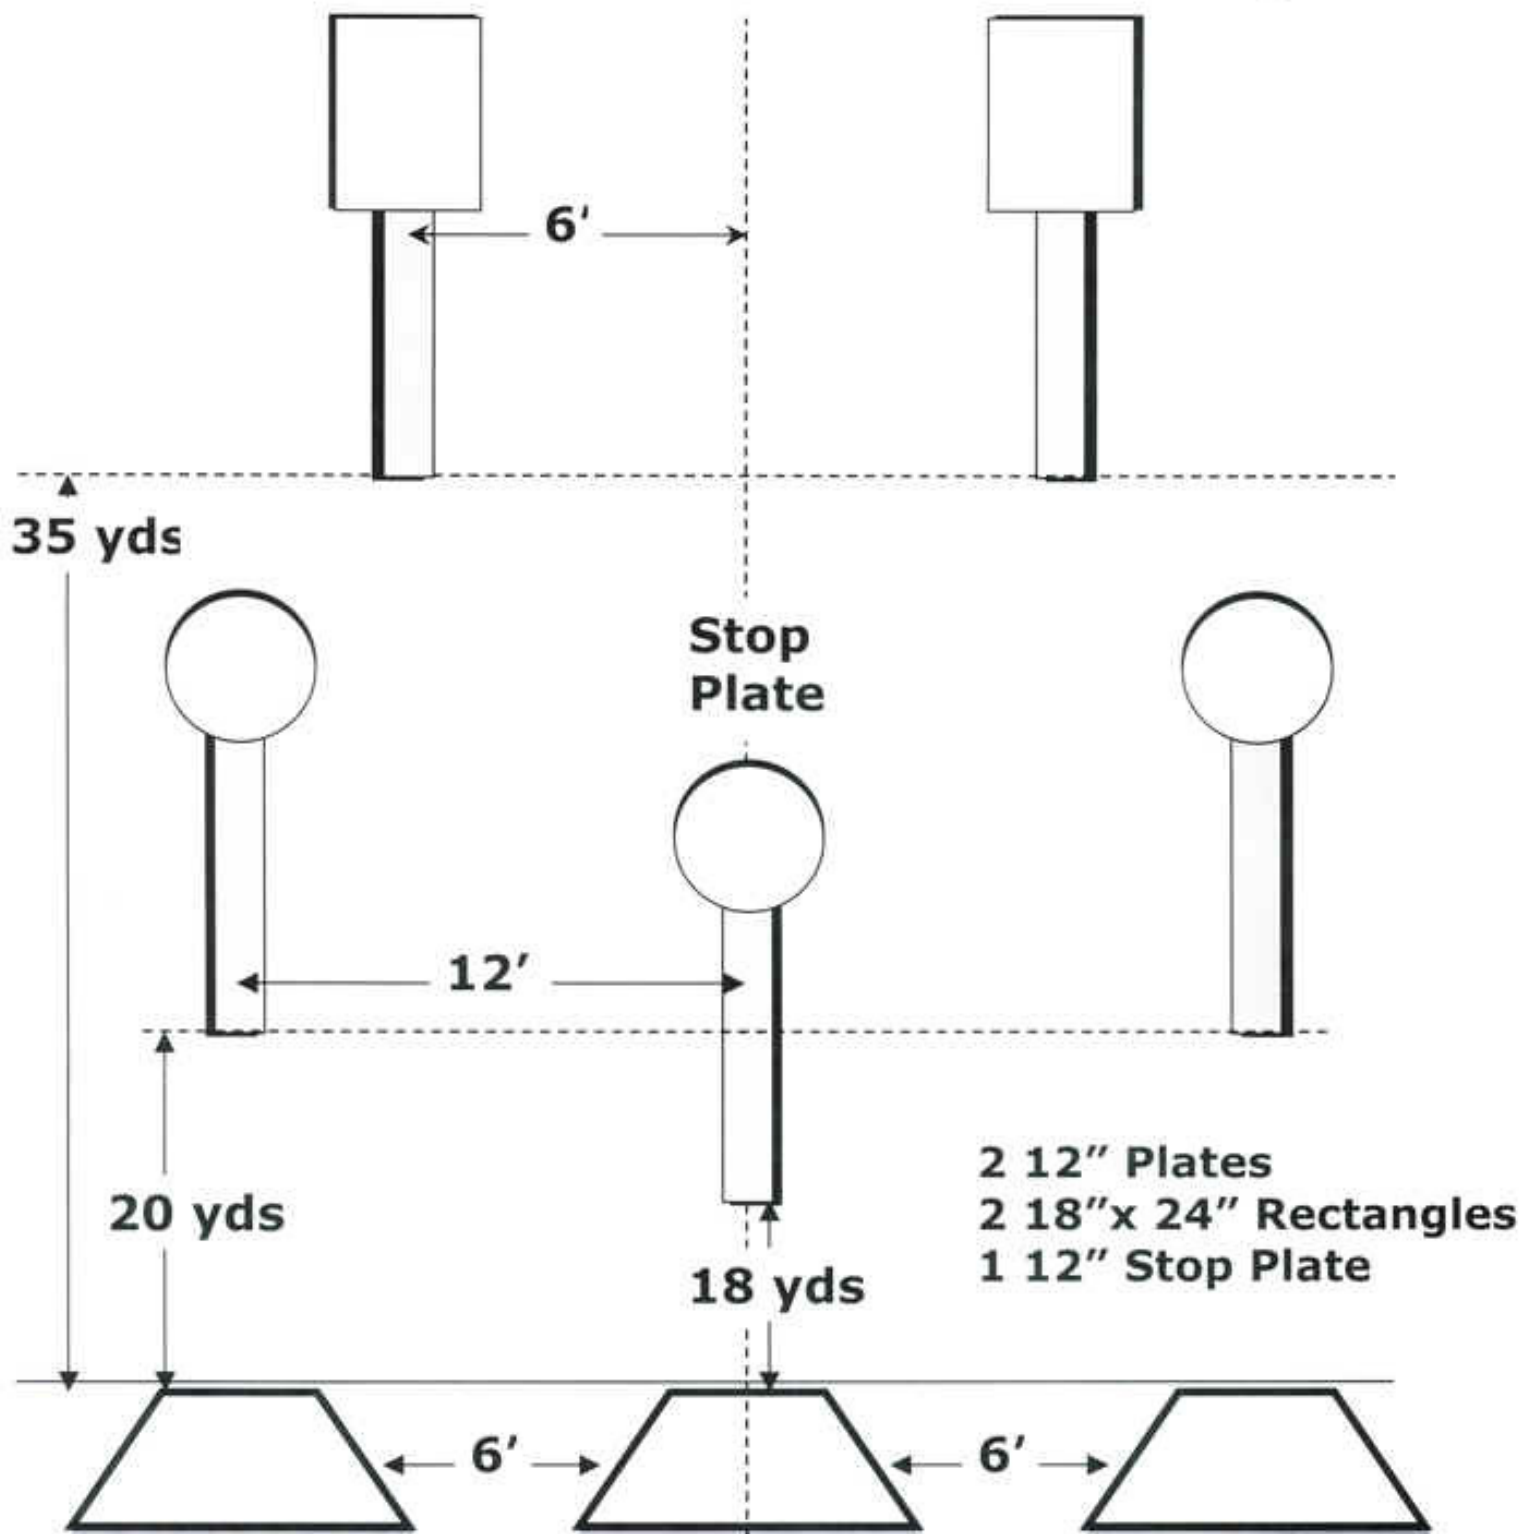

WINCHESTER

AMMUNITION

- 2 12" Plates
- 2 18" x 24" Rectangles
- 1 12" Stop Plate

OUTER LIMITS