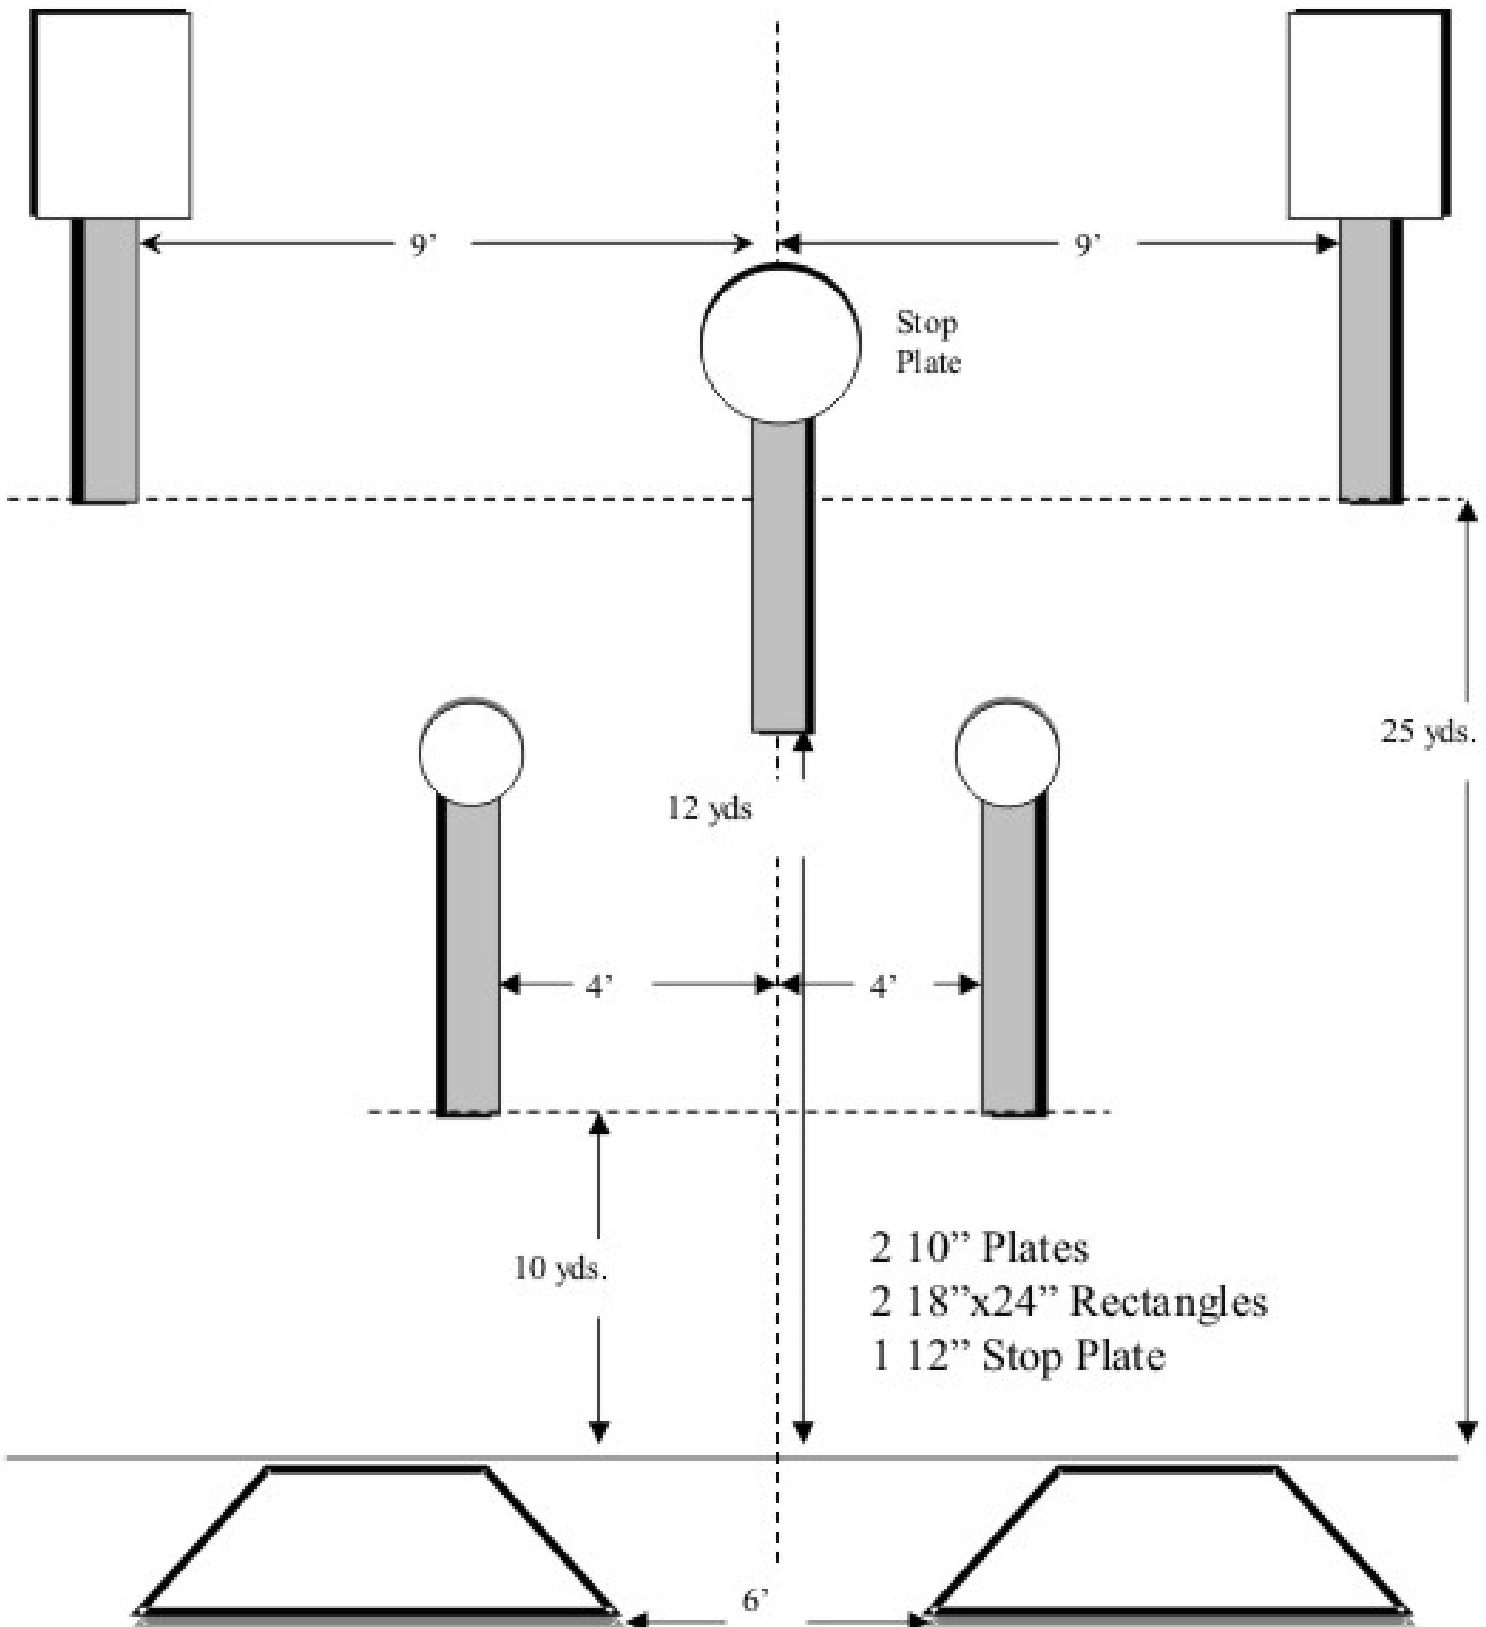

SUREFIRE®

Smaller. Brighter. Better.

- 2 10" Plates
- 2 18"x24" Rectangles
- 1 12" Stop Plate

SHOWDOWN