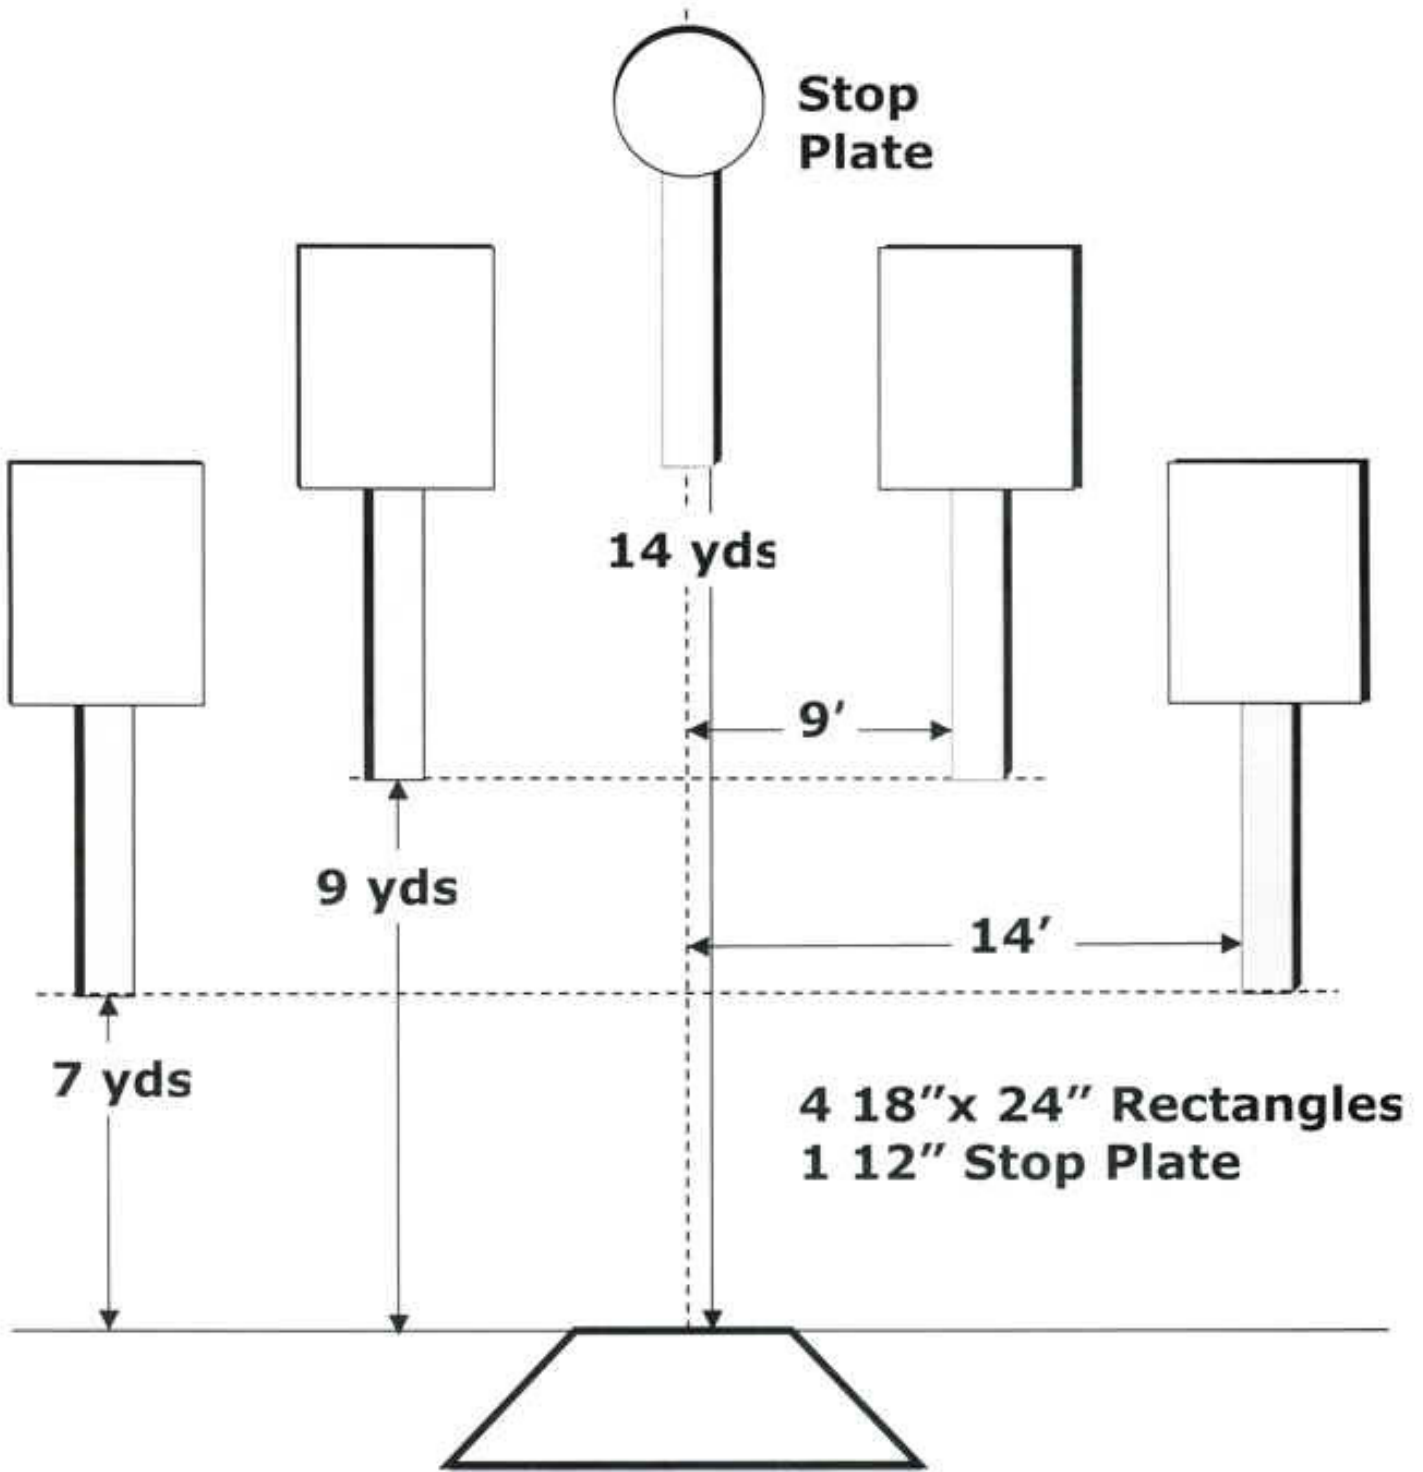

Bar-Sto Precision Machine

SMOKE & HOPE